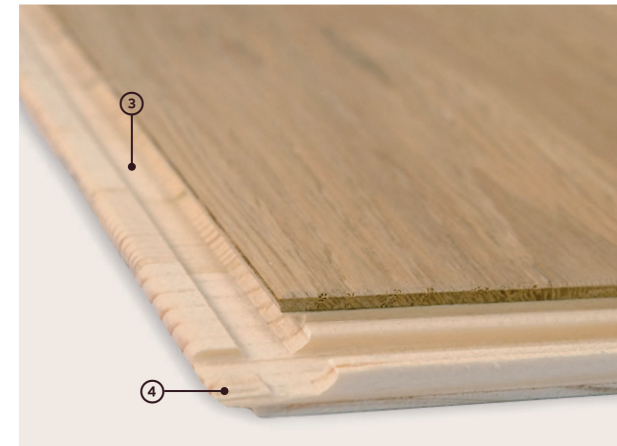

Love at first Click

For "flying" parquet change. Easy laying with the intelligent Double-Click system.

Parquet. Perfect. This includes more than just a beautiful wooden floor. Laying is at least as important. We haven't made it easy for ourselves to make it easier for you. But the pioneering work has paid off: Thanks to the patented Double-Click connection, your Weitzer floorboard can be installed in no time at all: Simple, fast and floating – the ideal laying technology for a "quick" change of parquet, such as when moving.

Weitzer Plank 1800

3-layer parquet:

Dimension: 1800 × 175 × 11 mm total thickness 11 mm
with approx. 2.7 mm wear layer

Smart product design:

- ① Intelligent **Double-Click system**: Maximum locking force thanks to double locking mechanism
- ② **Simple one-man assembly** and disassembly with patented push-button principle for simultaneous locking of the long and short sides in one movement
- ③ Header joints made purely of wood – **free from plasticizers** due to the absence of plastic elements
- ④ Wooden support material with vertically arranged growth rings – when glued, **ideal suitable for underfloor heating**