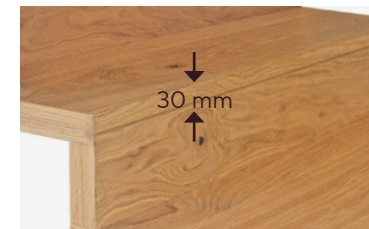

Profile 30 Style Block
Cover for a completed design (mitered, radius 3 mm).